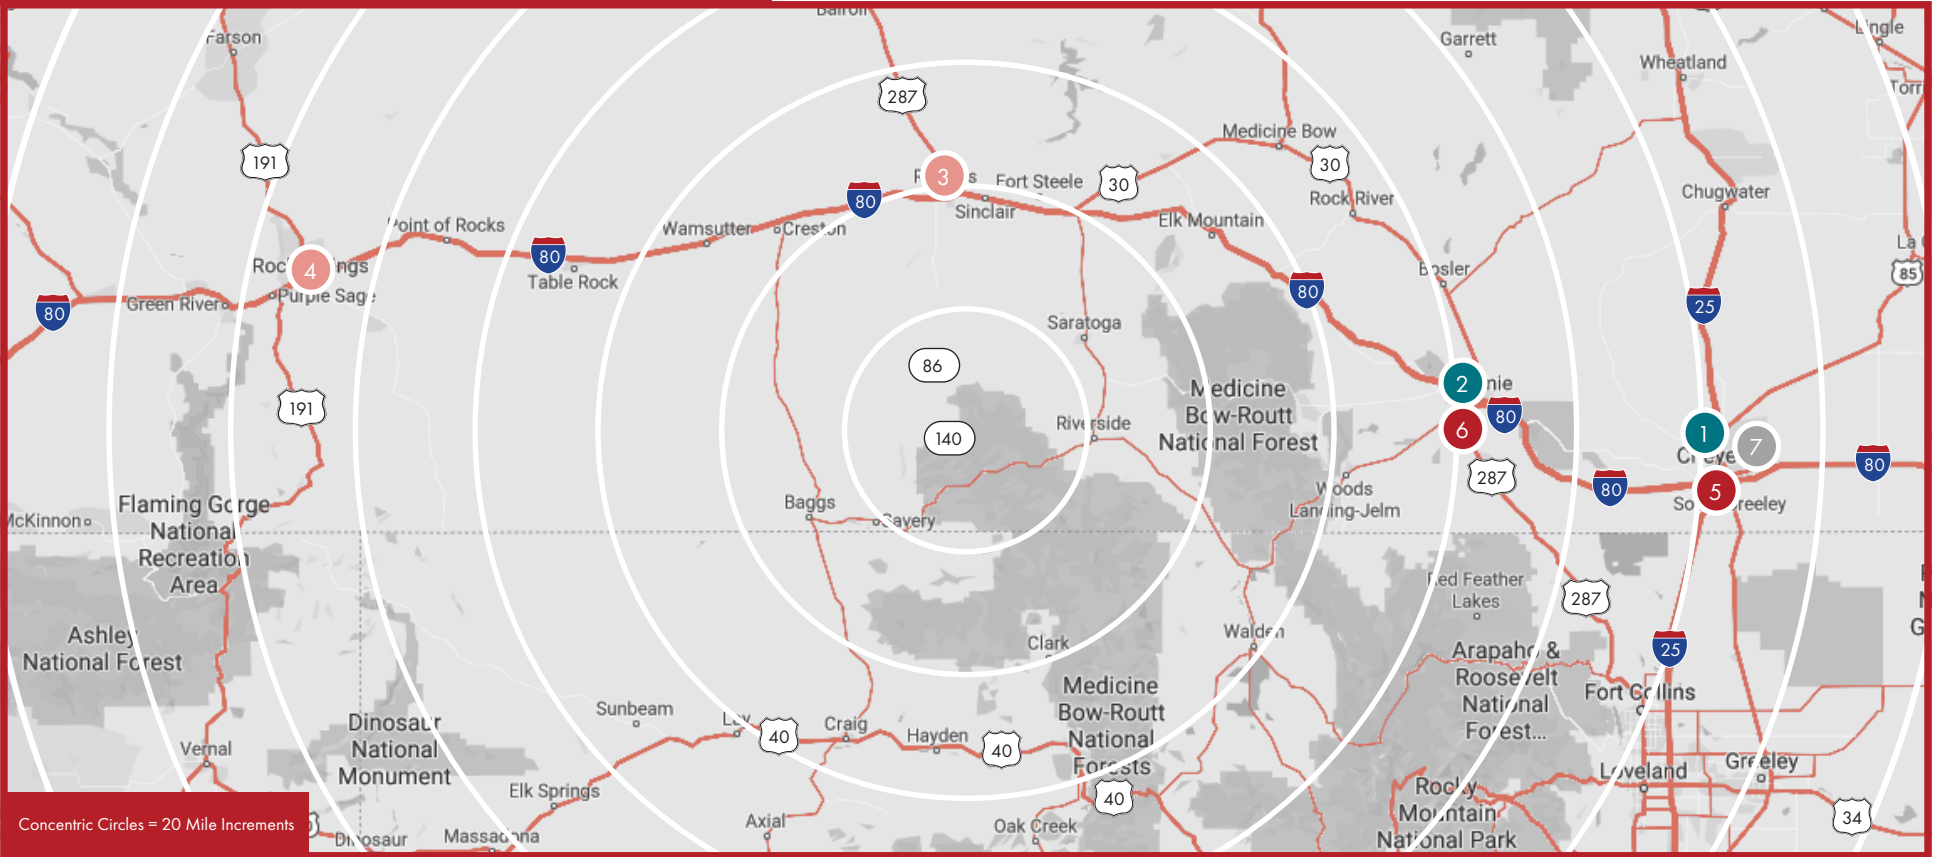

WYOMING

1 WYOMING TRIBUNE EAGLE
Cheyenne, WY | Circ/dist: 10,163

3 RAWLINS TIMES
Rawlins, WY | Circ/dist: 1,227

5 WYOMING EXTRA
Cheyenne, WY | Circ/dist: 8,210

7 WYOMING BUSINESS REPORT
Cheyenne, WY | Circ/dist: 3,250

2 LARAMIE BOOMERANG
Laramie, WY | Circ/dist: 3,997

4 ROCK SPRINGS ROCKET MINER
Rock Springs, WY | Circ/dist: 2,734

6 LARAMIE MARKETPLACE
Laramie, WY | Circ/dist: 8,780

● Daily ● Weekly ● Twice Weekly ● Monthly