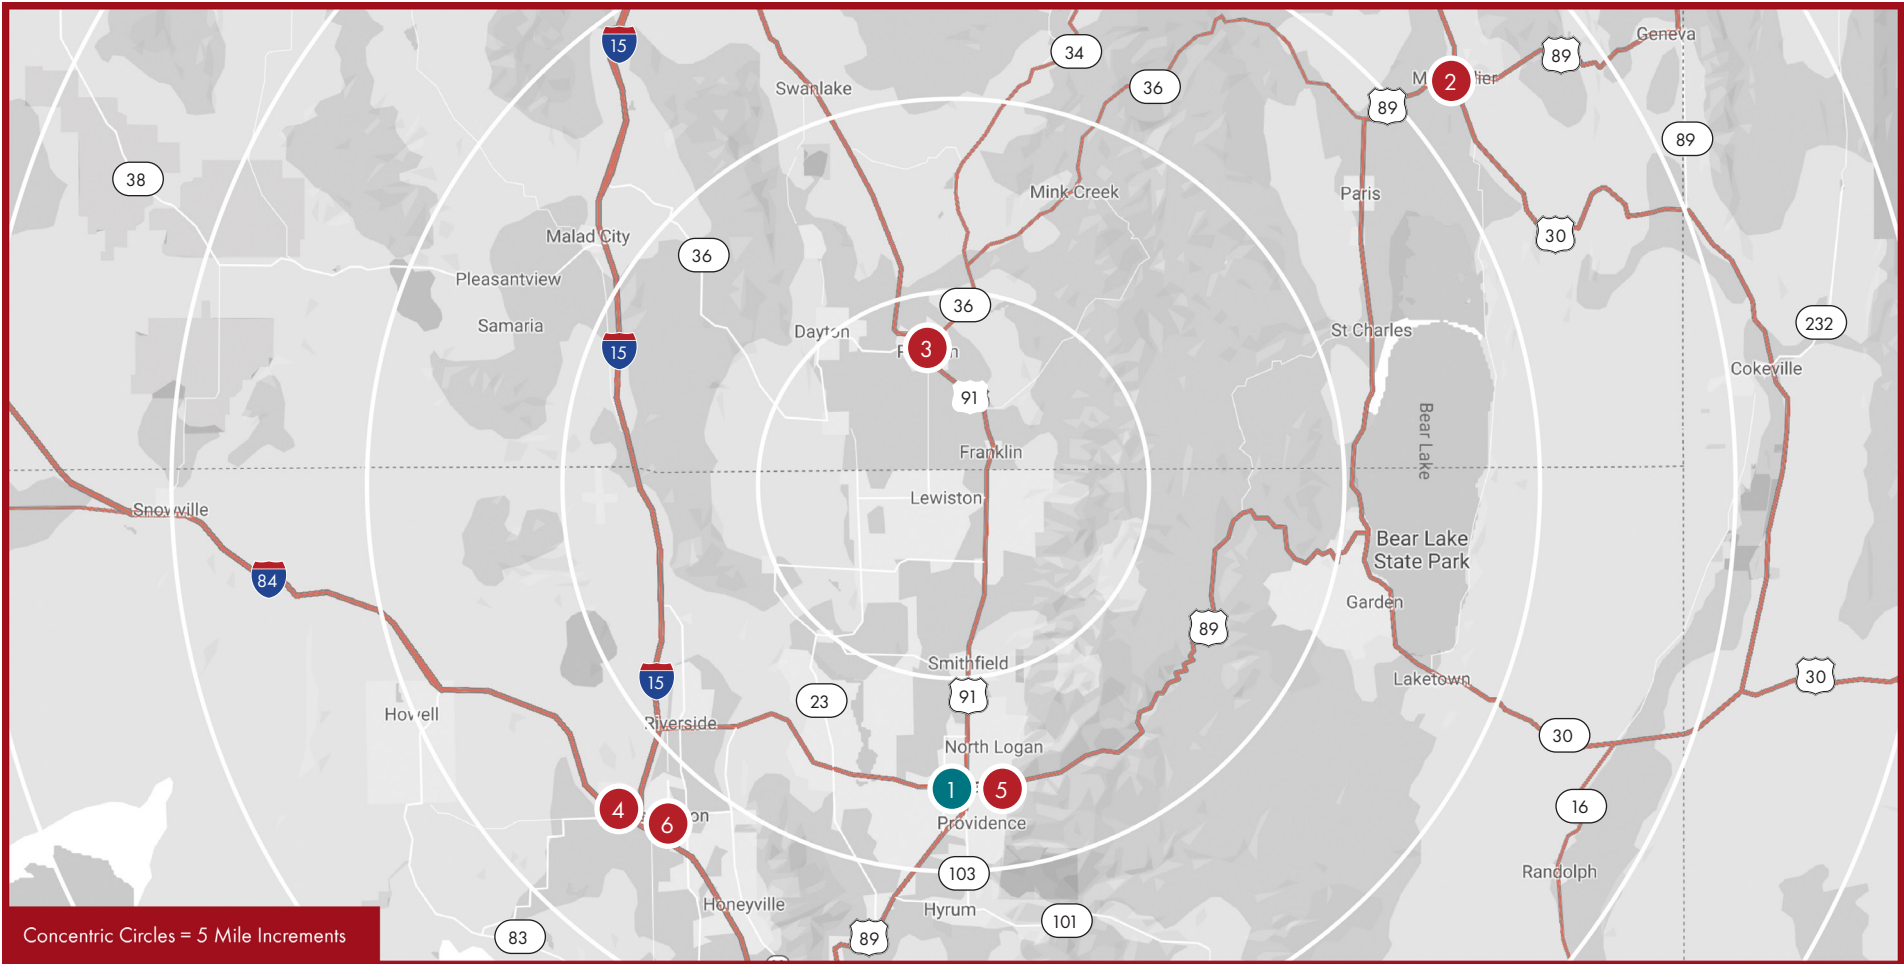

UTAH

1 **HERALD JOURNAL**
Logan, UT | Circ/dist: 5,524

3 **CITIZEN EXTRA**
Preston, ID | Circ/dist: 4,525

5 **CACHE WEEKLY ESCAPE**
Logan, UT | Circ/dist: 5,100

2 **THE BEAR LAKE SHOPPER**
Montpelier, ID | Circ/dist: 3,350

4 **THE LEADER**
Tremonton, UT | Circ/dist: 1,350

6 **LEADER EXTRA**
Tremonton, UT | Circ/dist: 5,355

● Daily ● Weekly