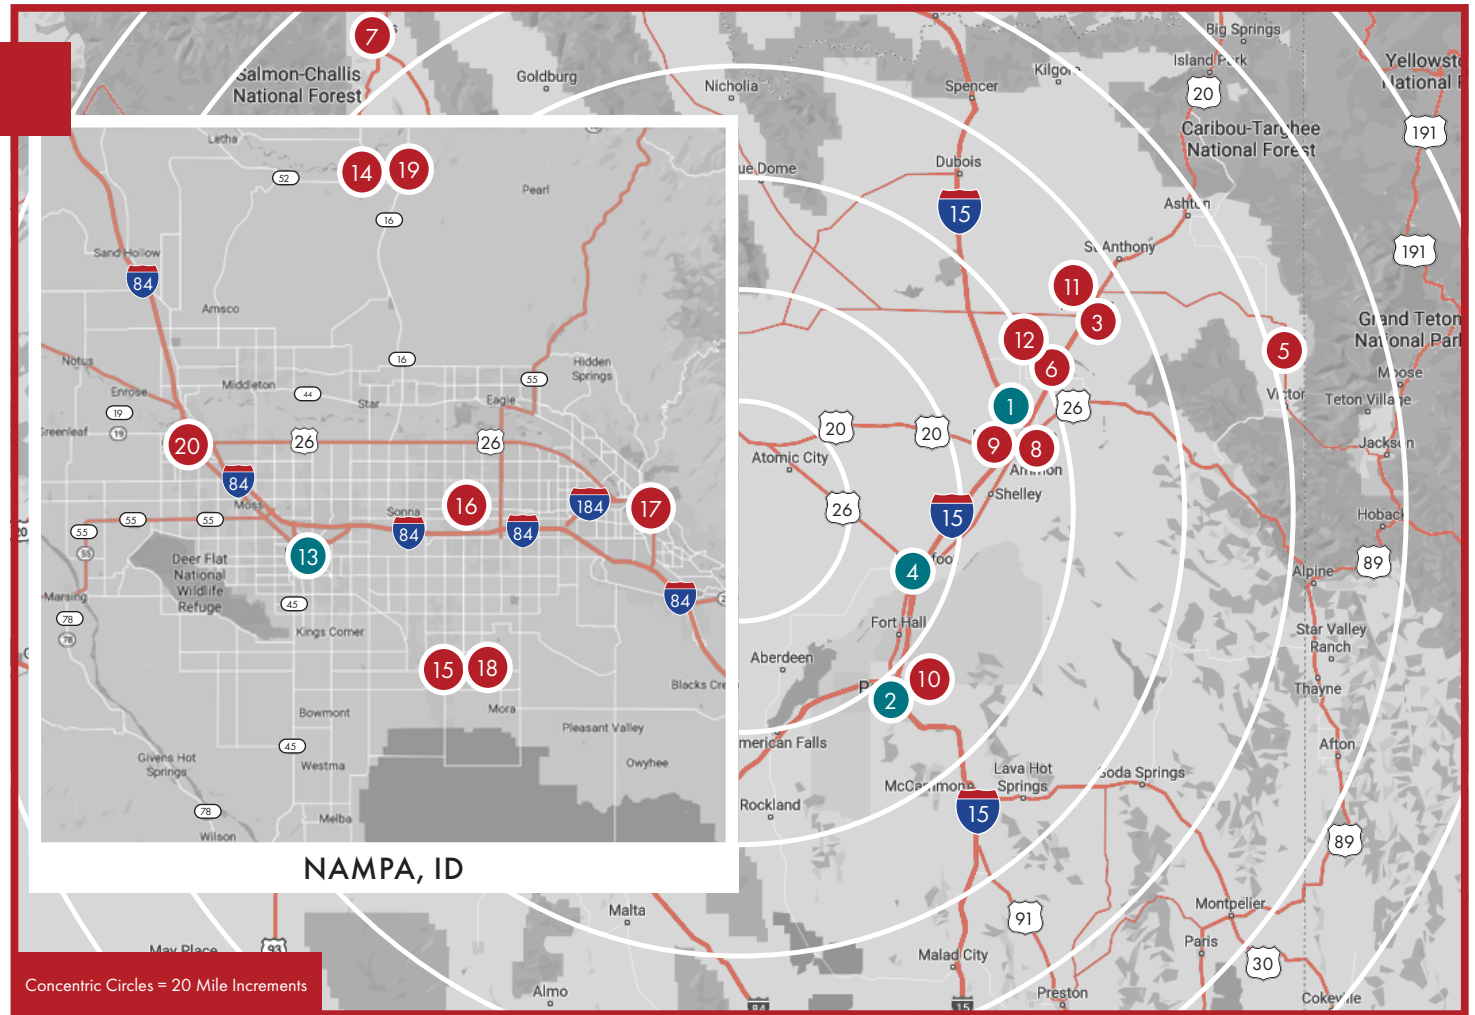

IDAHO

- 1 POST REGISTER**
Idaho Falls, ID | Circ/dist: 10,615
- 2 IDAHO STATE JOURNAL**
Pocatello, ID | Circ/dist: 8,976
- 3 STANDARD JOURNAL**
Rexburg, ID | Circ/dist: 2,350
- 4 BINGHAM COUNTY CHRONICLE**
Blackfoot, ID | Circ/dist: 2,309
- 5 TETON VALLEY NEWS**
Driggs, ID | Circ/dist: 1,407
- 6 JEFFERSON STAR**
Rigby, ID | Circ/dist: 1,453
- 7 CHALLIS MESSENGER**
Challis, ID | Circ/dist: 1,331
- 8 FARM AND RANCH**
Idaho Falls, ID | Circ/dist: 16,207
- 9 PR EXTRA**
Idaho Falls, ID | Circ/dist: 2,966
- 10 JOURNAL EXTRA**
Pocatello, ID | Circ/dist: 14,442
- 11 JOURNAL EXTRA**
Rexburg, ID | Circ/dist: 4,261
- 12 STAR PLUS**
Rigby, ID | Circ/dist: 6,054

- 13 IDAHO PRESS**
Nampa, ID | Circ/dist: 20,382
 - 14 MESSENGER-INDEX**
Emmett, ID | Circ/dist: 1,935
 - 15 KUNA MELBA NEWS**
Kuna/Melba, ID | Circ/dist: 750
 - 16 MERIDIAN PRESS**
Meridian, ID | Circ/dist: 16,500
 - 17 BOISE WEEKLY**
Boise, ID | Circ/dist: 18,000
 - 18 MARKETPLACE**
Kuna ID | Circ/dist: 4,800
 - 19 MARKETPLACE**
Emmett, ID | Circ/dist: 3,250
 - 20 DEALS 2C**
Nampa & Caldwell, ID
Circ/dist: 25,000
- Weekly ● Daily