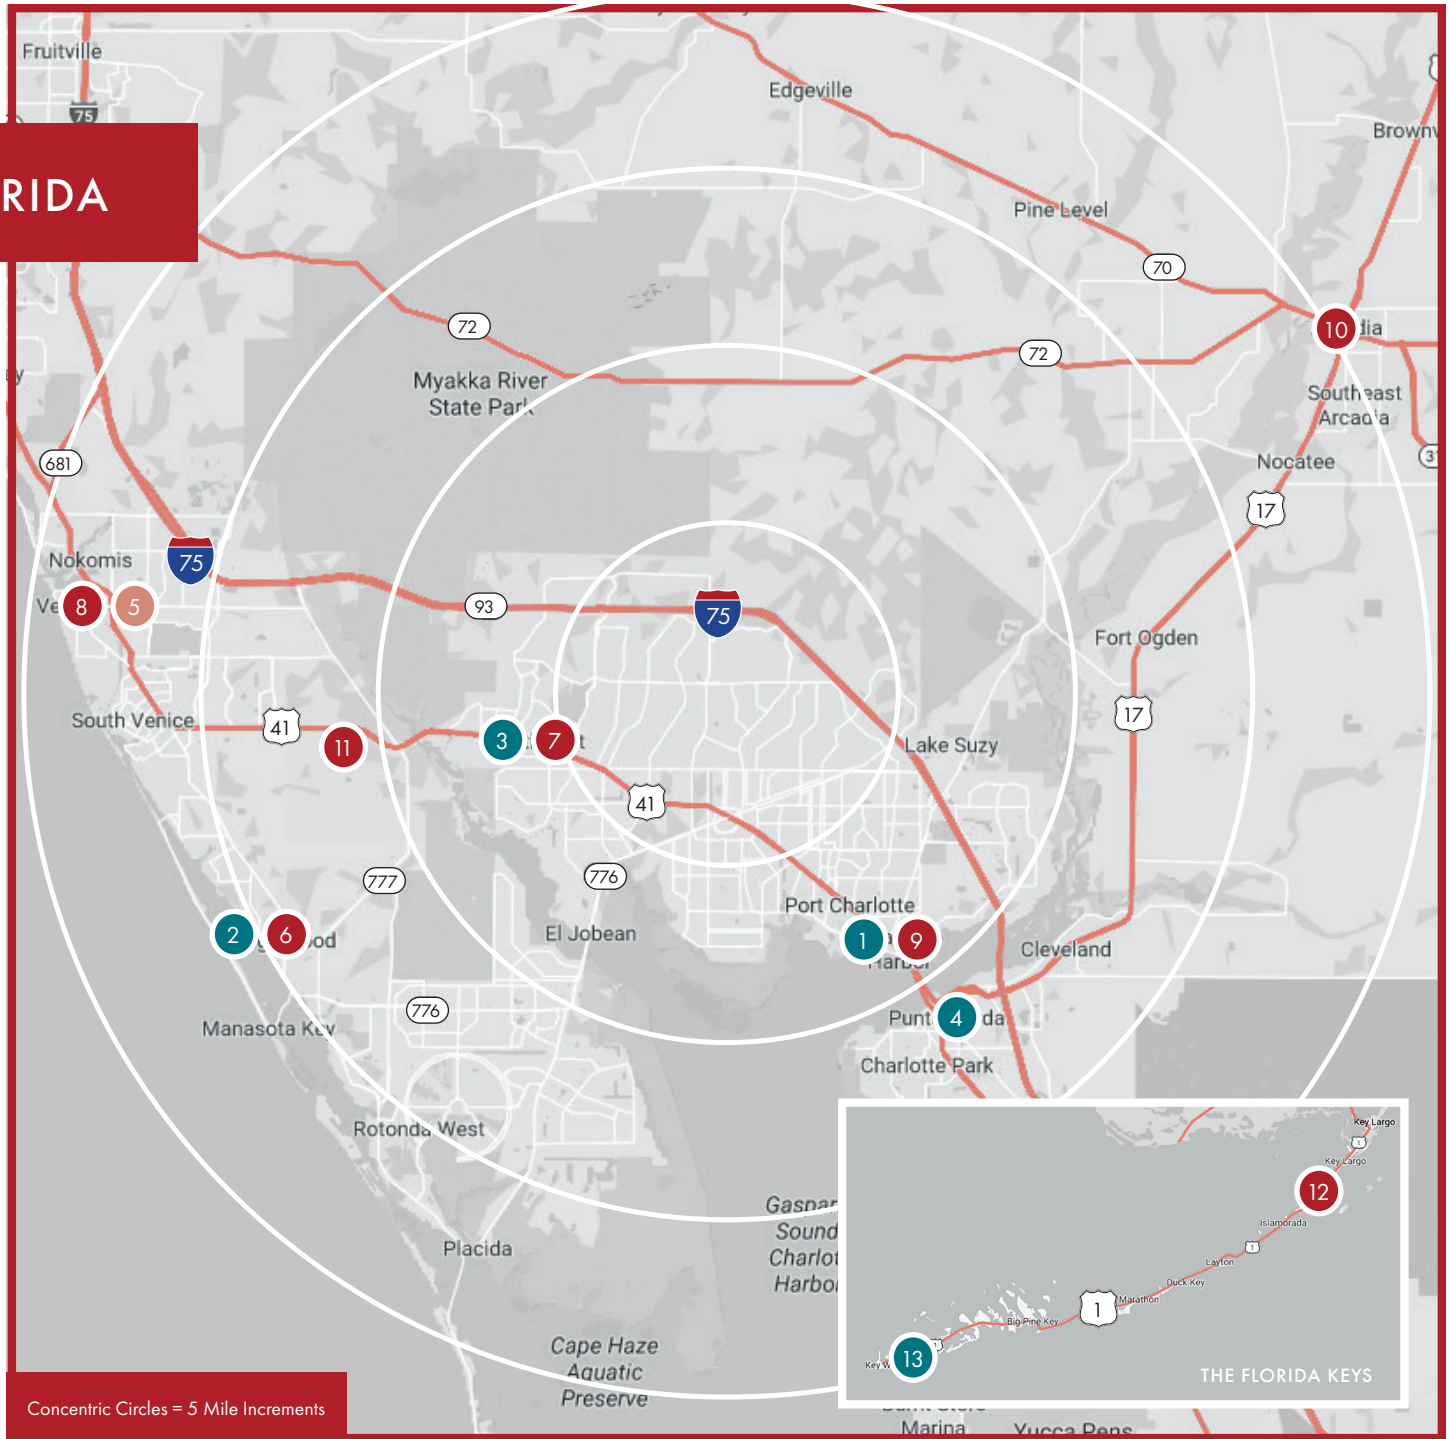

SOUTHWEST FLORIDA

- 1** CHARLOTTE SUN
Port Charlotte, FL | Circ./dist: 8,821
- 2** ENGLEWOOD SUN
Englewood, FL | Circ./dist: 8,589
- 3** NORTH PORT SUN
North Port, FL | Circ./dist: 4,728
- 4** PUNTA GORDA SUN
Punta Gorda, FL | Circ./dist: 13,151
- 5** VENICE GONDOLIER
Venice, FL | Circ./dist: 12,618
- 6** ENGLEWOOD SUN WEEKLY
Englewood, FL | Circ./dist: 4,000
- 7** NORTH PORT SUN WEEKLY
North Port, FL | Circ./dist: 2,500
- 8** VENICE SUN WEEKLY
Venice, FL | Circ./dist: 7,500
- 9** CHARLOTTE COUNTY SUN WEEKLY
Port Charlotte, FL | Circ./dist: 7,000
- 10** DESOTO SUN WEEKLY
Arcadia, FL | Circ./dist: 1,500
- 11** WEST VILLAGES SUN
North Port, FL | Circ./dist: 2,100
- 12** FLORIDA KEYS FREE PRESS
Tavernier, FL | Circ./dist: 13,000
- 13** KEY WEST CITIZEN
Key West, FL | Circ./dist: 8,000

● Weekly ● Daily ● Twice Weekly

Concentric Circles = 5 Mile Increments