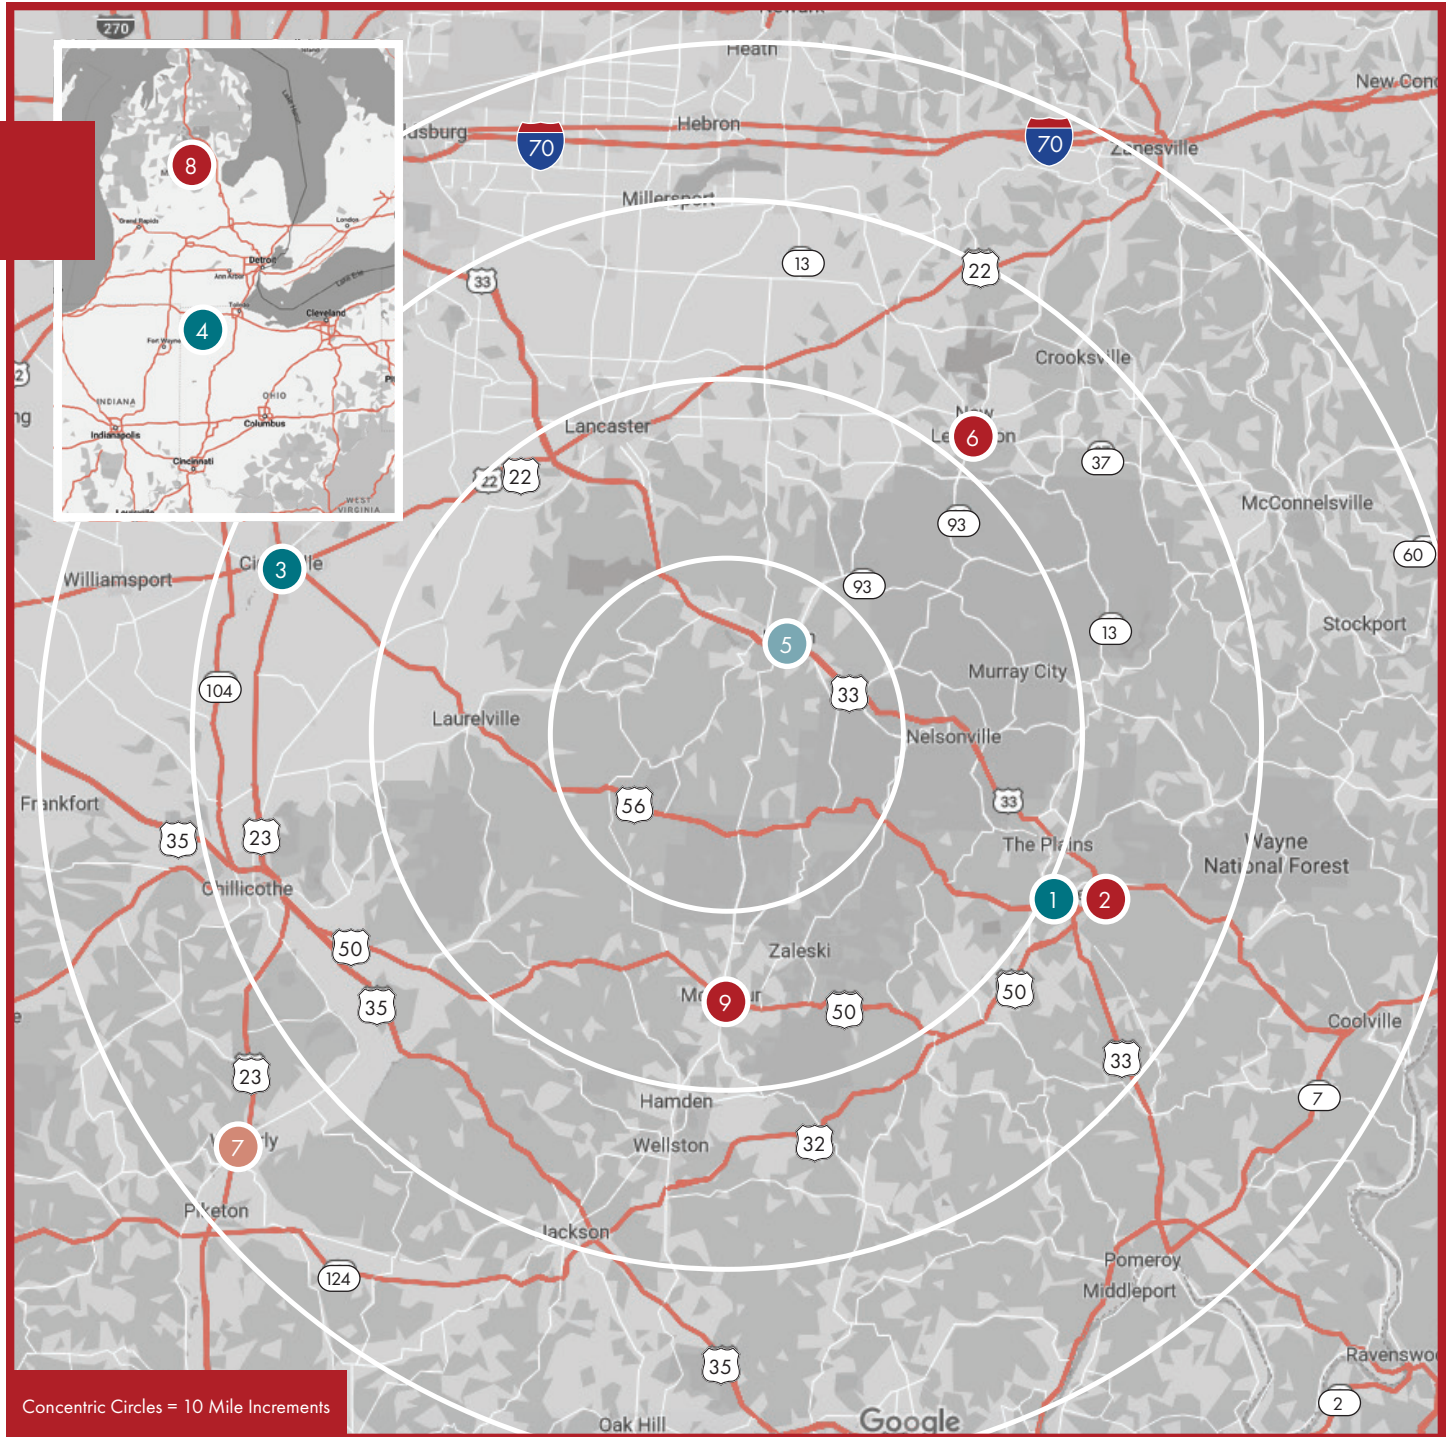

APG OHIO

- 1 THE ATHENS MESSENGER**
Athens, OH | Circ/dist: 6,000
- 2 THE ATHENS NEWS**
Athens, OH | Circ/dist: 10,000
- 3 CIRCLEVILLE HERALD**
Circleville, OH | Circ/dist: 3,700
- 4 THE CRESCENT-NEWS**
Defiance OH | Circ/dist: 10,500
- 5 THE LOGAN DAILY NEWS**
Logan, OH | Circ/dist: 2,700
- 6 PERRY COUNTY TRIBUNE**
New Lexington, OH | Circ/dist: 3,500
- 7 THE PIKE COUNTY NEWS WATCHMAN**
Waverly, OH | Circ/dist: 2,300
- 8 THE RECORD & CLARION**
Gladwin, MI | Circ/dist: 4,000
- 9 THE VINTON COUNTY COURIER**
McArthur, OH | Circ/dist: 2,200

● Weekly ● Daily ● Twice Weekly ● Tri-Weekly