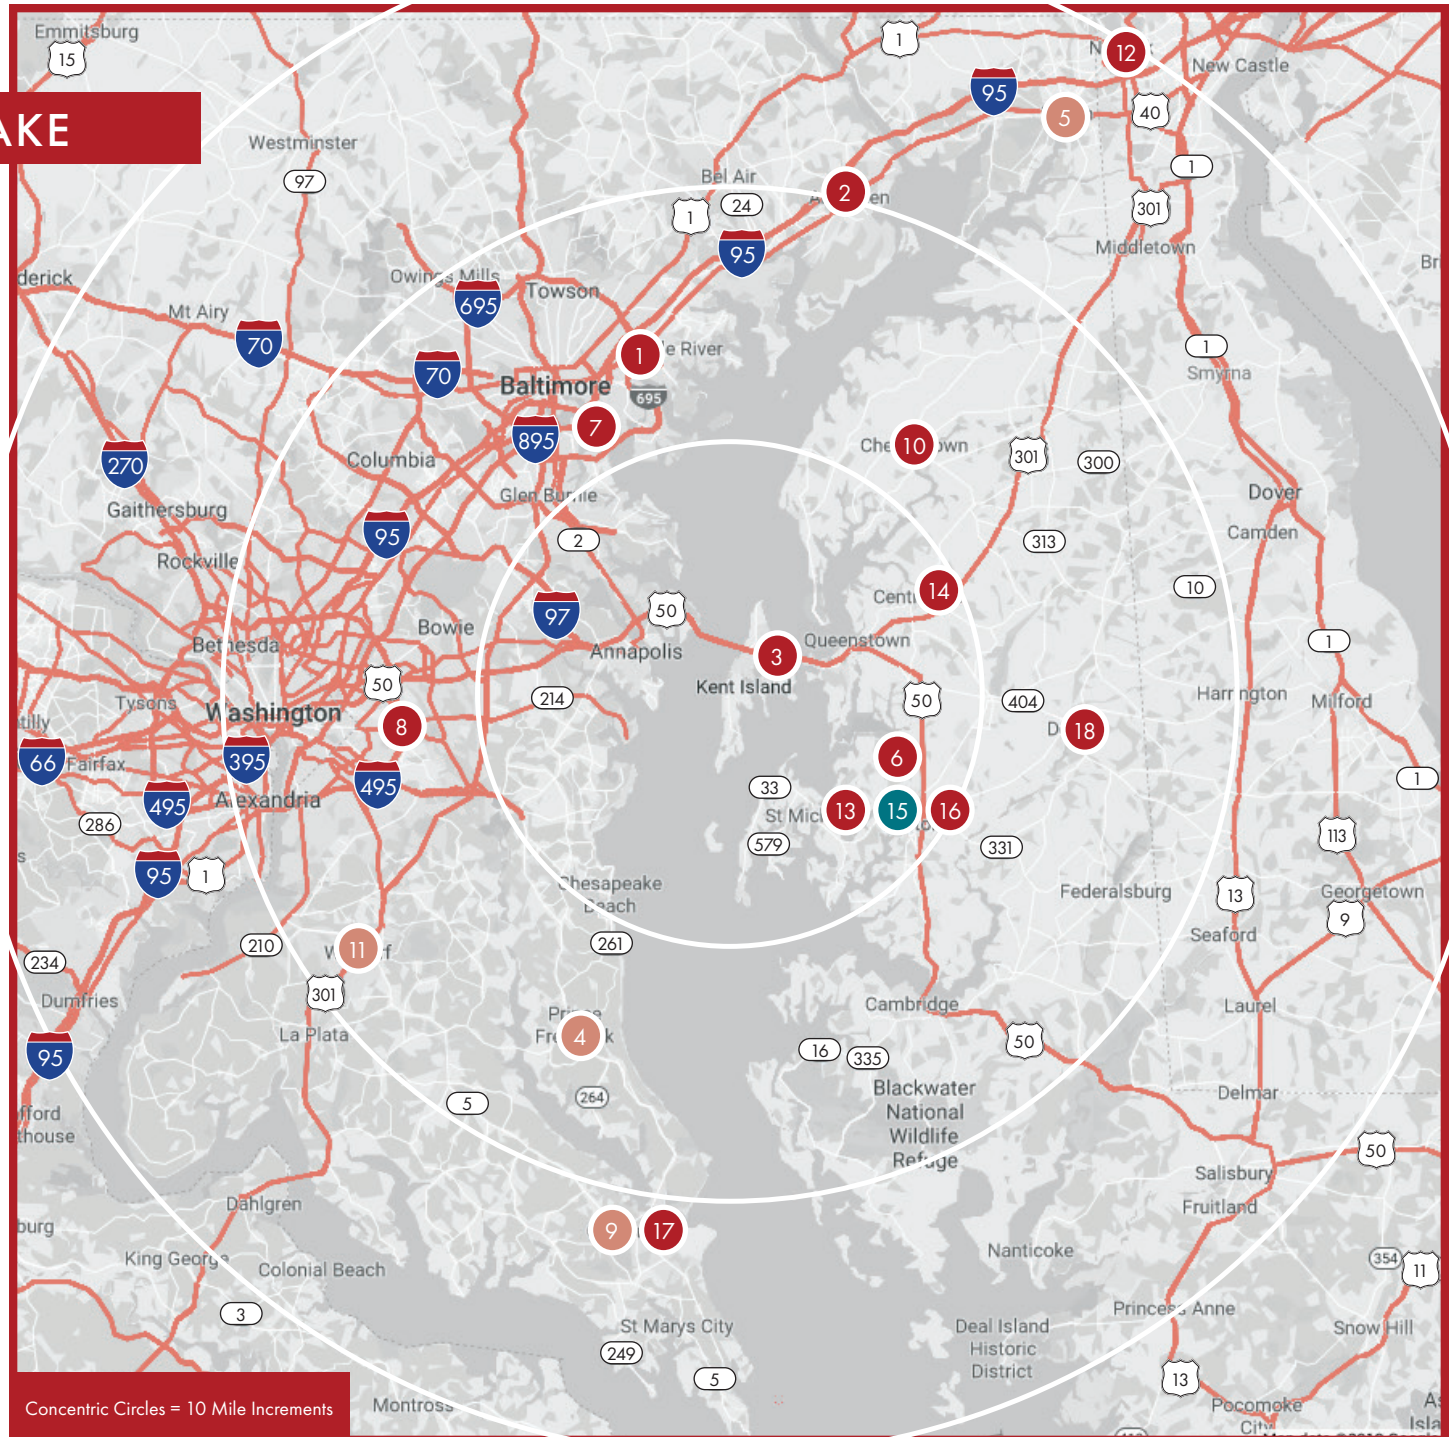

# APG CHESAPEAKE

- 1 THE AVENUE NEWS**  
Essex, MD | Circ/dist: 8,000
- 2 THE BARGAINEER**  
Aberdeen, MD | Circ/dist: 20,400
- 3 BAY TIMES**  
Chester, MD | Circ/dist: 3,757
- 4 THE CALVERT RECORDER**  
Prince Frederick, MD | Circ/dist: 8,574
- 5 CECIL WHIG**  
Elkton, MD | Circ/dist: 9,526
- 6 DORCHESTER STAR**  
Cambridge, OH | Circ/dist: 9,534
- 7 THE DUNDALK EAGLE**  
Dundalk, MD | Circ/dist: 11,133
- 8 THE ENQUIRER-GAZETTE**  
Largo, MD | Circ/dist: 6,080
- 9 THE ENTERPRISE**  
California, MD | Circ/dist: 10,650
- 10 KENT COUNTY NEWS**  
Chestertown, MD | Circ/dist: 5,797
- 11 MARYLAND INDEPENDENT**  
Waldorf, MD | Circ/dist: 14,232
- 12 NEWARK POST**  
Newark, DE | Circ/dist: 3,514
- 13 PENTAGRAM**  
Easton, MD | Circ/dist: 11,000
- 14 RECORD OBSERVER**  
Centreville, MD | Circ/dist: 1,737
- 15 THE STAR DEMOCRAT**  
Easton, MD | Circ/dist: 12,473
- 16 THE SUNDAY STAR**  
Easton, MD | Circ/dist: 14,542
- 17 TESTER NAVAL AIR STATION  
AT PATUXENT RIVER**  
California, MD | Circ/dist: 15,000
- 18 TIMES-RECORD**  
Denton, MD | Circ/dist: 2,229

● Weekly ● Daily ● Twice Weekly